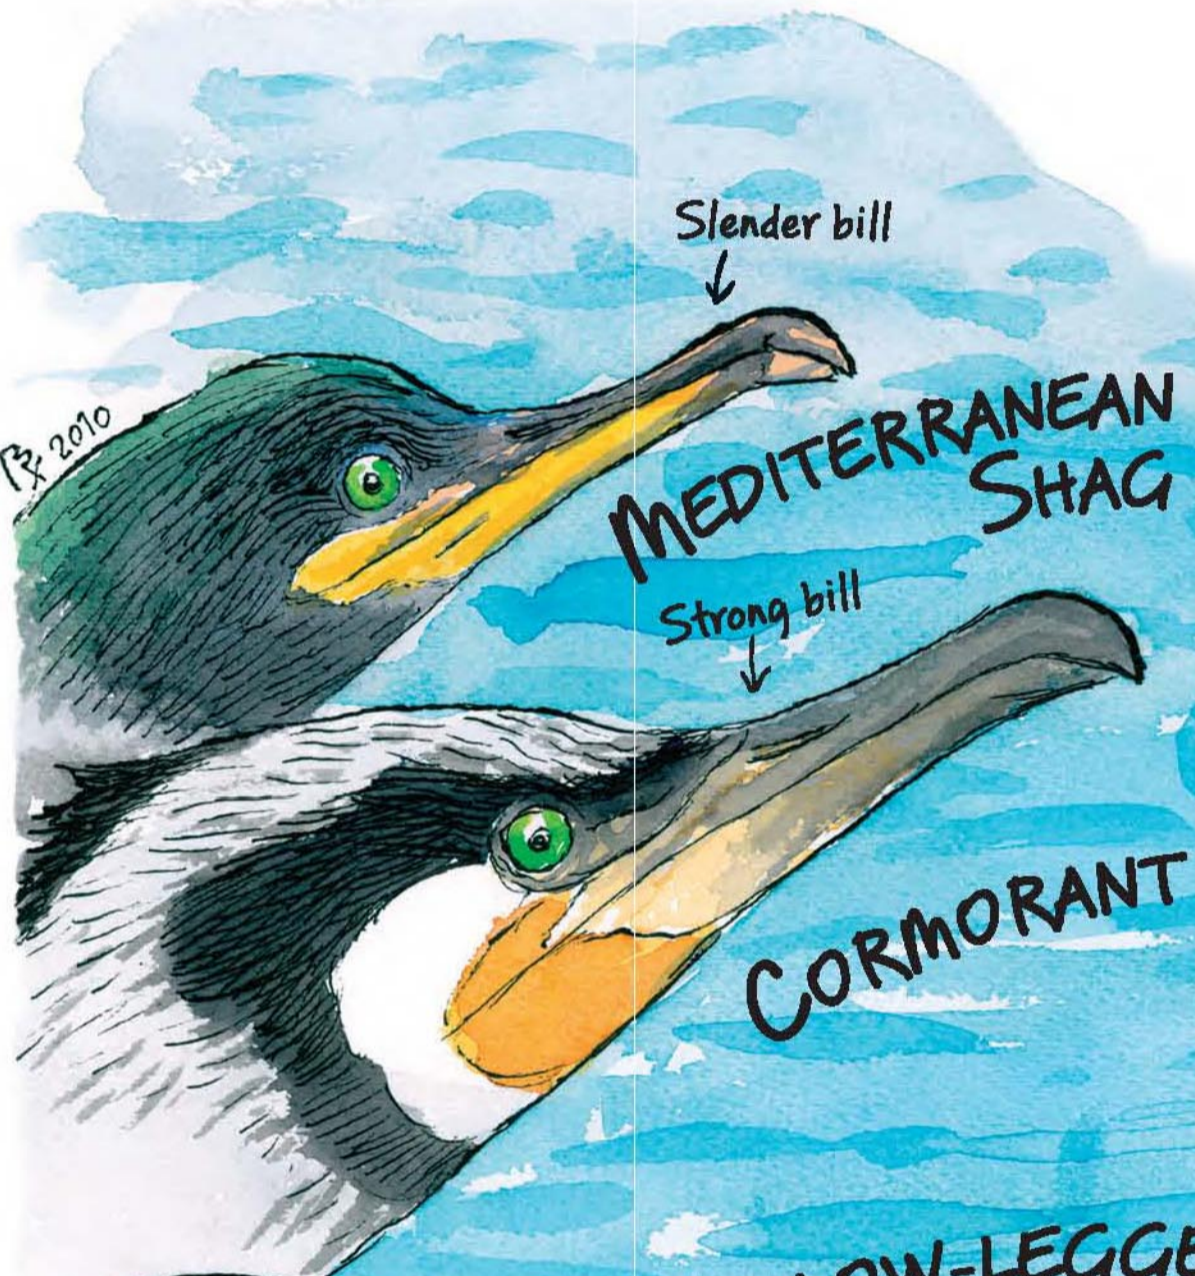

Drawing: Vassilis Hertzianakis

Four toes heading forward

In order to fish, swims down towards the sea bottom using its legs

MEDITERRANEAN SHAG

Slender bill

MEDITERRANEAN SHAG

Strong bill

CORMORANT

Thin neck

Kinked neck

YELLOW-LEGGED GULL

Light colored

AUDOUIN'S GULL

Dark colored

Swims with body partially under water

Perches upright on rocks along the coastline

Usually seen perching with wings spread open