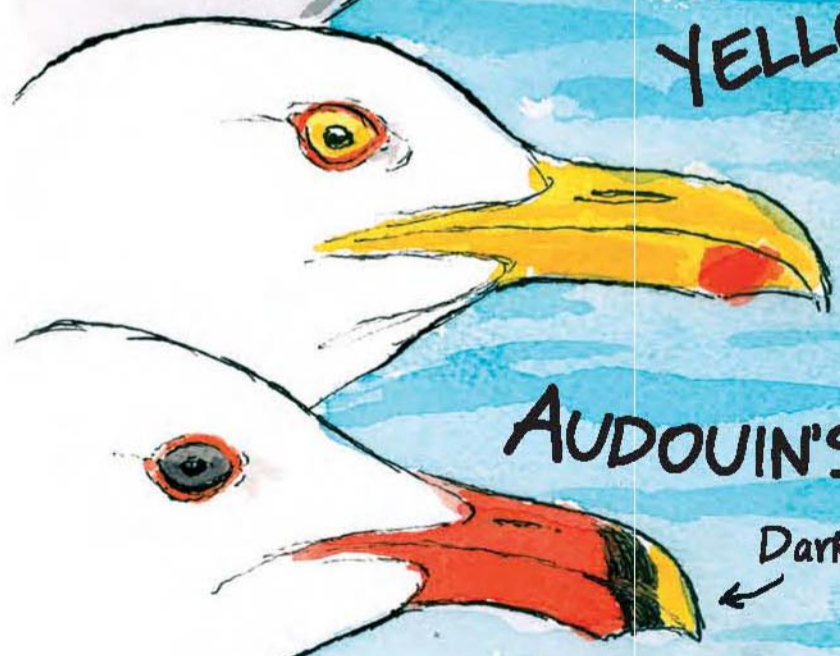

Drawing: Vassilis Hertzianakis

Four toes heading forward

In order to fish, swims down towards the sea bottom using its legs

MEDITERRANEAN SHAG

Slender bill

MEDITERRANEAN SHAG

Strong bill

CORMORANT

Thin neck

Kinked neck

YELLOW-LEGGED GULL

Light colored

AUDOUIN'S GULL

Dark colored

Swims with body partially under water

Perches upright on rocks along the coastline

Usually seen perching with wings spread open