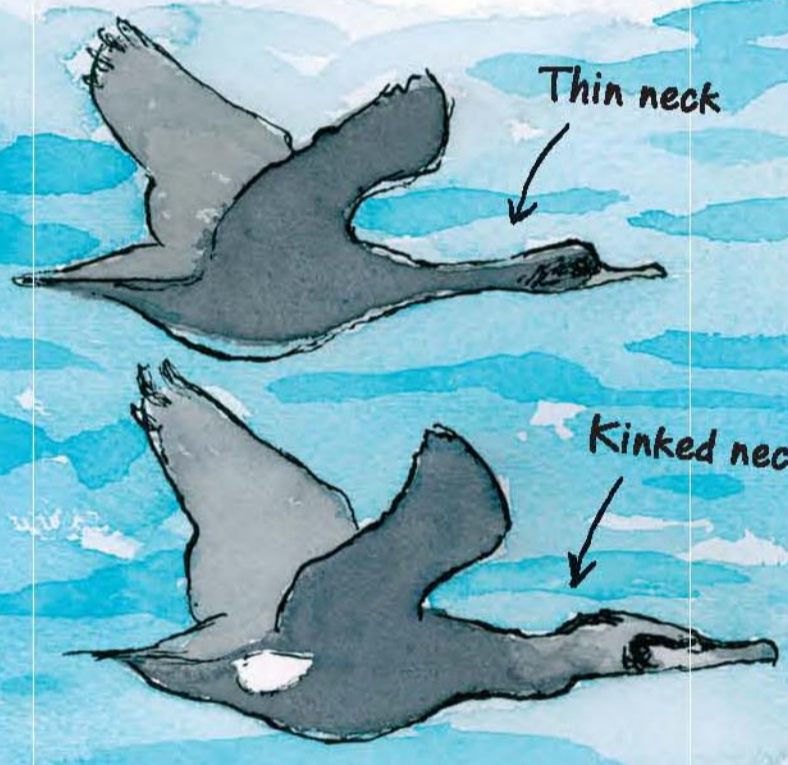

Drawing: Vassilis Hertzianakis

Four toes heading forward

In order to fish, swims down towards the sea bottom using its legs

MEDITERRANEAN SHAG

Slender bill

MEDITERRANEAN SHAG

Strong bill

CORMORANT

Thin neck

Kinked neck

YELLOW-LEGGED GULL

Light colored

AUDOUIN'S GULL

Dark colored

Swims with body partially under water

Perches upright on rocks along the coastline

Usually seen perching with wings spread open